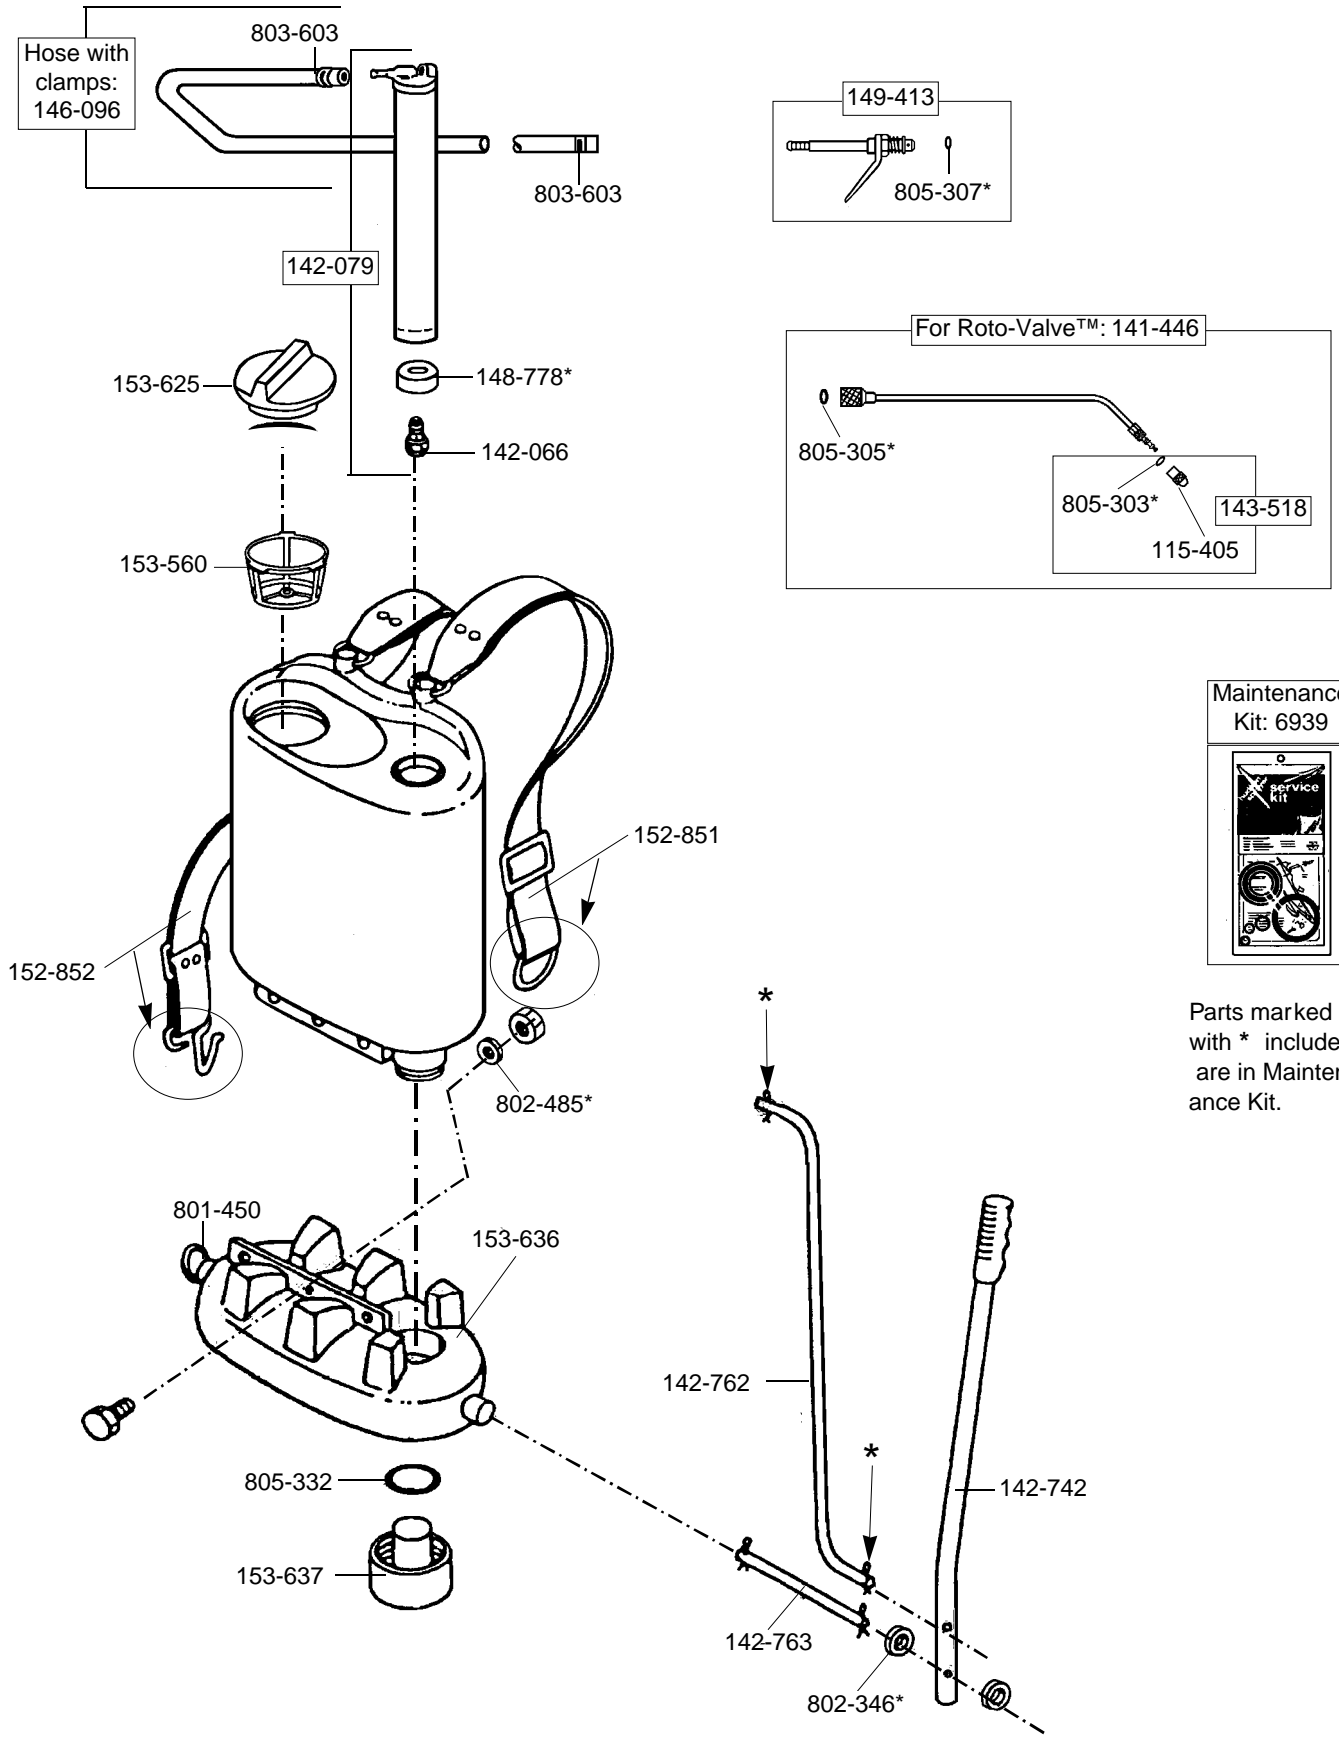

**MAINTENANCE PARTS FOR PRE 1995 SUPREMA
POLYETHYLENE BAK-PAK® SPRAYERS**

MODEL: 63154 93154

Parts marked with * included are in Maintenance Kit.