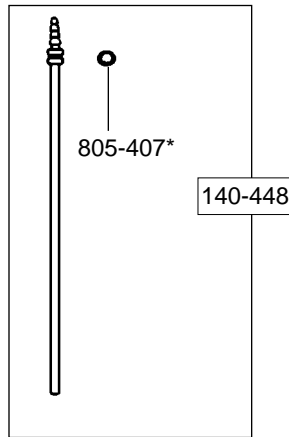

MAINTENANCE PARTS FOR HUDSON PROFESSIONAL SURFACE APPLICATOR & SPS SPRAYER

Models: 90111 90112 90113

Parts marked with * or ** included in Maintenance Kit.

** Fluoroplastic part

NOTE: If you are replacing a *plastic valve*, please advise dealer when ordering that part.