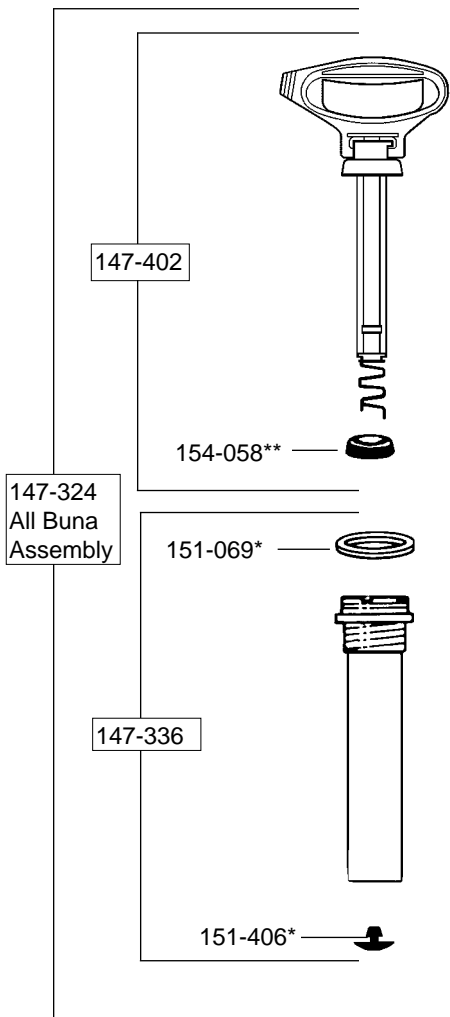

MAINTENANCE PARTS FOR HUDSON PROFESSIONAL SURFACE APPLICATOR & SPS SPRAYER

Models: 90111 90112 90113

Parts marked with * or ** included in Maintenance Kit.

** Fluoroplastic part

NOTE: If you are replacing a *plastic valve*, please advise dealer when ordering that part.