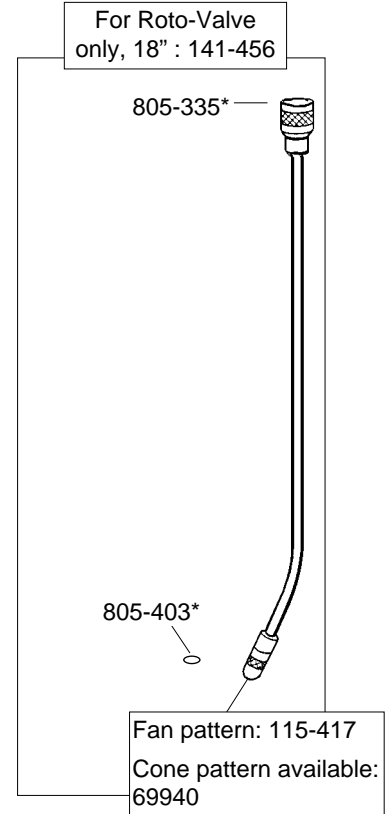

MAINTENANCE PARTS FOR HUDSON PROFESSIONAL SURFACE APPLICATOR & SPS SPRAYER

Models: 90111 90112 90113

Parts marked with * or ** included in Maintenance Kit.

** Fluoroplastic part

NOTE: If you are replacing a *plastic valve*, please advise dealer when ordering that part.