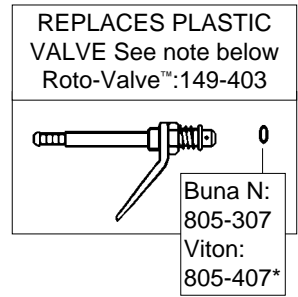

MAINTENANCE PARTS FOR HUDSON PROFESSIONAL SURFACE APPLICATOR & SPS SPRAYER

Models: 90111 90112 90113

Parts marked with * or ** included in Maintenance Kit.

** Fluoroplastic part

NOTE: If you are replacing a *plastic valve*, please advise dealer when ordering that part.