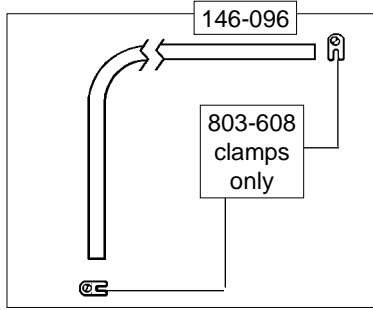

MAINTENANCE PARTS FOR HUDSON PROFESSIONAL SURFACE APPLICATOR & SPS SPRAYER

Models: 90111 90112 90113

Parts marked with * or ** included in Maintenance Kit.

** Fluoroplastic part

NOTE: If you are replacing a *plastic valve*, please advise dealer when ordering that part.