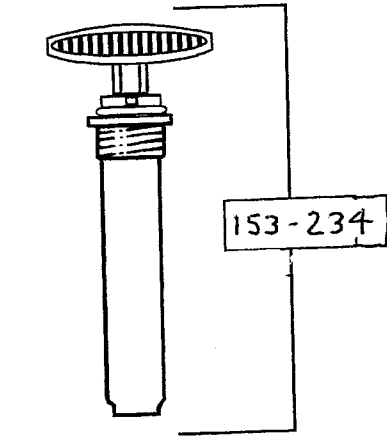

Maintenance Parts For Hudson WEED 'n BUG ELIMINATOR™ Polyethylene Compression Sprayers

Models: 60151, 60152, 60153

151-400*

hudson.

H.D.Hudson Manufacturing Company
500 N Michigan Avenue • Chicago, IL 60611
Ph: 312-644-2830 • Fax: 312-644-7989
www.hudson.com

~~(89612)~~
NEED PAGE
NUMBER