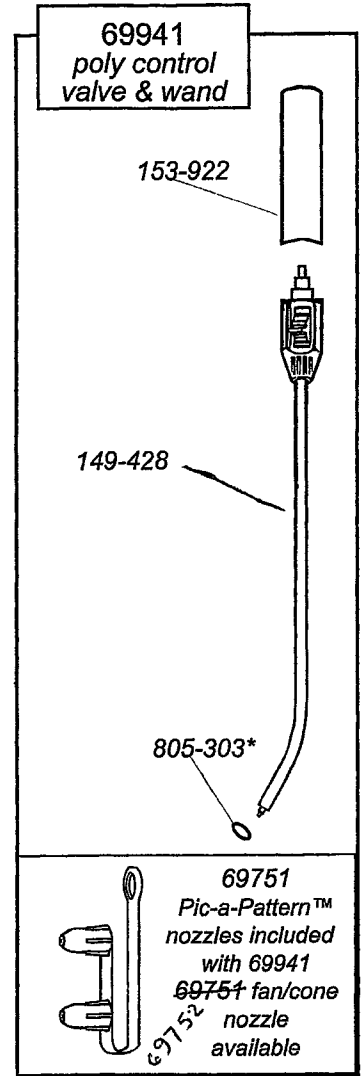

Maintenance Parts For Hudson WEED 'n BUG ELIMINATOR™ Polyethylene Compression Sprayers

Models: 60151, 60152, 60153

151-400*

hudson.

H.D.Hudson Manufacturing Company
500 N Michigan Avenue • Chicago, IL 60611
Ph: 312-644-2830 • Fax: 312-644-7989
www.hudson.com

~~(89612)~~
NEED PAGE
NUMBER