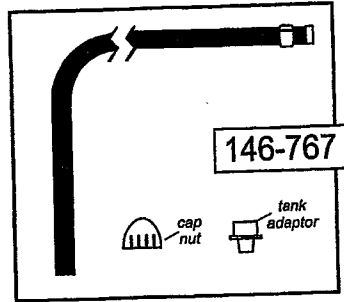

Maintenance Parts For Hudson WEED 'n BUG ELIMINATOR™ Polyethylene Compression Sprayers

Models: 60151, 60152, 60153

151-400*

hudson.

H.D.Hudson Manufacturing Company
500 N Michigan Avenue • Chicago, IL 60611
Ph: 312-644-2830 • Fax: 312-644-7989
www.hudson.com