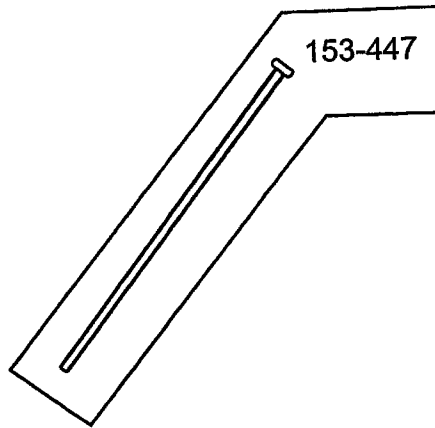

Maintenance Parts For Hudson WEED 'n BUG ELIMINATOR™ Polyethylene Compression Sprayers

Models: 60151, 60152, 60153

151-400*

hudson.

H.D.Hudson Manufacturing Company
500 N Michigan Avenue • Chicago, IL 60611
Ph: 312-644-2830 • Fax: 312-644-7989
www.hudson.com

~~(89612)~~
NEED PAGE
NUMBER