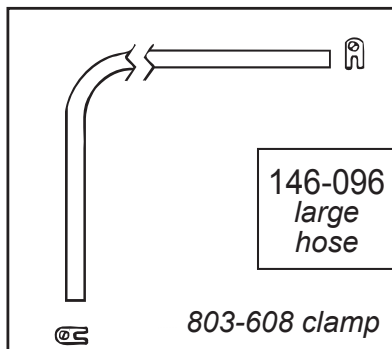

Maintenance Parts For Hudson Constructo® Steel Compression Sprayers

Models: 91063, 91064

HUDSON

H.D. Hudson Manufacturing Company
500 N Michigan Avenue • Chicago, IL 60611
Ph: 312-644-2830 • Fax: 312-644-7989
www.hudson.com