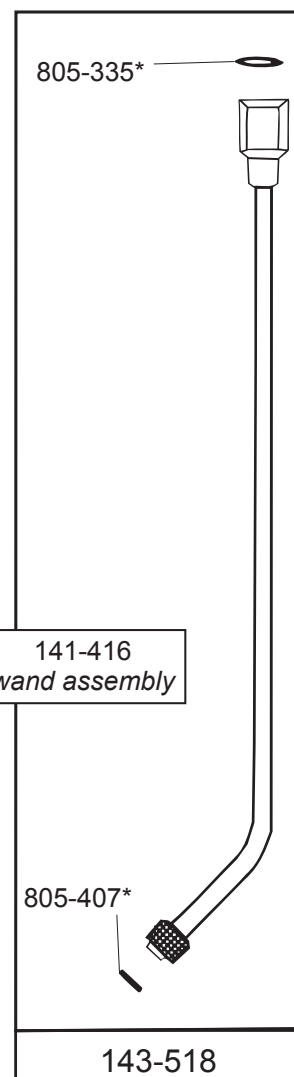

Maintenance Parts For Hudson Constructo® Steel Compression Sprayers

Models: 91063, 91064

HUDSON

H.D. Hudson Manufacturing Company
500 N Michigan Avenue • Chicago, IL 60611
Ph: 312-644-2830 • Fax: 312-644-7989
www.hudson.com