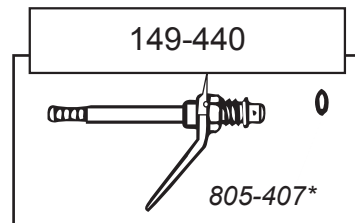

Maintenance Parts For Hudson Constructo® Steel Compression Sprayers

Models: 91063, 91064

HUDSON

H.D. Hudson Manufacturing Company
500 N Michigan Avenue • Chicago, IL 60611
Ph: 312-644-2830 • Fax: 312-644-7989
www.hudson.com