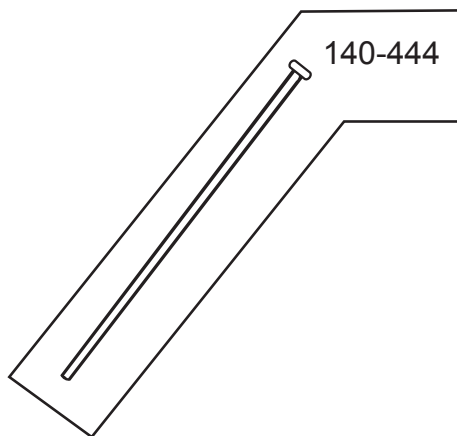

Maintenance Parts For Hudson Constructo® Steel Compression Sprayers

Models: 91063, 91064

HUDSON

H.D. Hudson Manufacturing Company
500 N Michigan Avenue • Chicago, IL 60611
Ph: 312-644-2830 • Fax: 312-644-7989
www.hudson.com