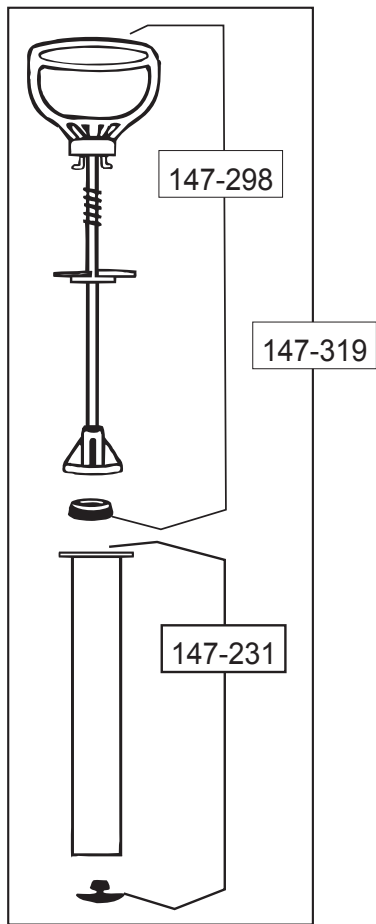

Maintenance Parts For Hudson Constructo® Steel Compression Sprayers

Models: 91063, 91064

HUDSON

H.D. Hudson Manufacturing Company
500 N Michigan Avenue • Chicago, IL 60611
Ph: 312-644-2830 • Fax: 312-644-7989
www.hudson.com