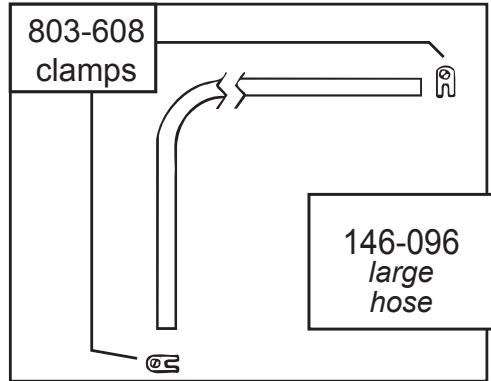

# Maintenance Parts For Hudson Classic™ Plus Polyethylene Compression Sprayers

Models: 21531, 21532, 21533

H.D. Hudson Manufacturing Company  
500 N Michigan Avenue • Chicago, IL 60611  
Ph: 312-644-2830 • Fax: 312-644-7989  
www.hudson.com