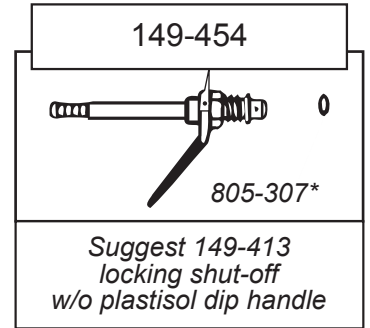

# Maintenance Parts For Hudson Classic™ Plus Polyethylene Compression Sprayers

Models: 21531, 21532, 21533

H.D. Hudson Manufacturing Company  
500 N Michigan Avenue • Chicago, IL 60611  
Ph: 312-644-2830 • Fax: 312-644-7989  
www.hudson.com