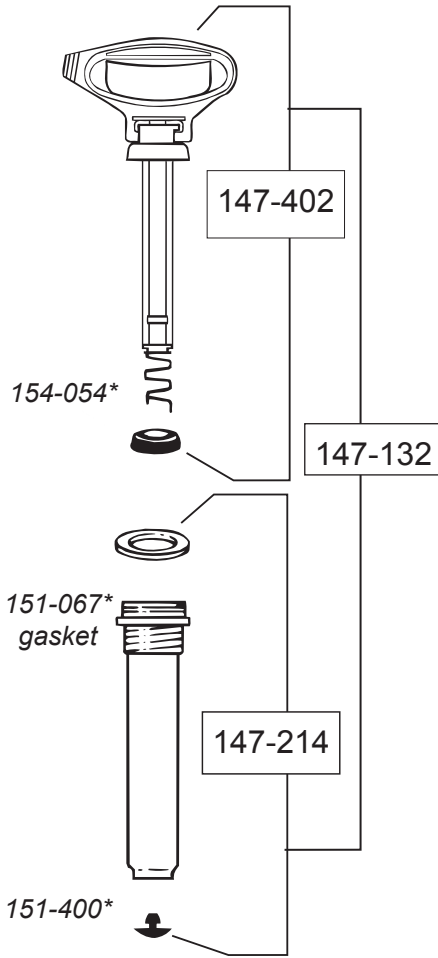

# Maintenance Parts For Hudson Classic™ Plus Polyethylene Compression Sprayers

Models: 21531, 21532, 21533

H.D. Hudson Manufacturing Company  
500 N Michigan Avenue • Chicago, IL 60611  
Ph: 312-644-2830 • Fax: 312-644-7989  
www.hudson.com