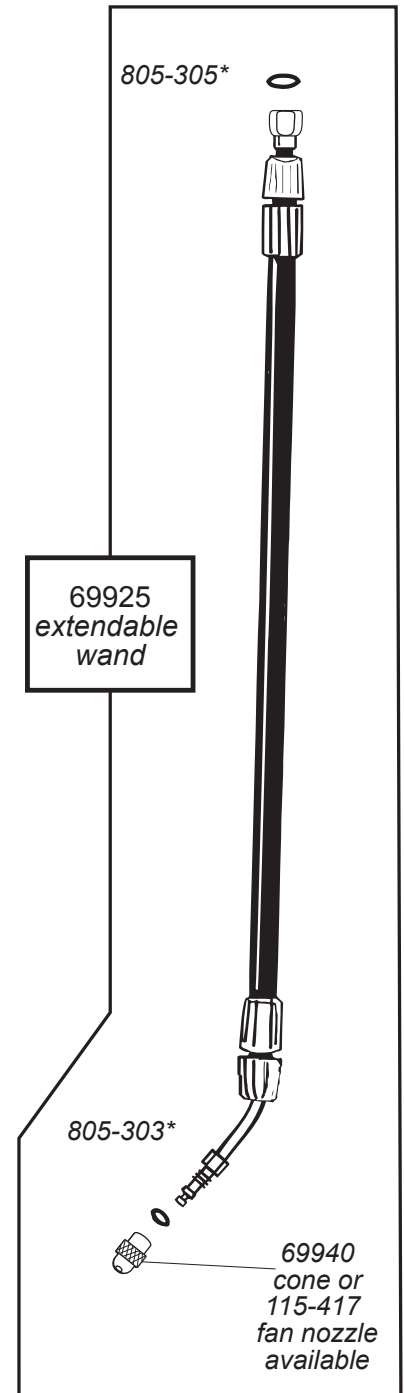

# Maintenance Parts For Hudson Classic™ Plus Polyethylene Compression Sprayers

Models: 21531, 21532, 21533

H.D. Hudson Manufacturing Company  
500 N Michigan Avenue • Chicago, IL 60611  
Ph: 312-644-2830 • Fax: 312-644-7989  
www.hudson.com