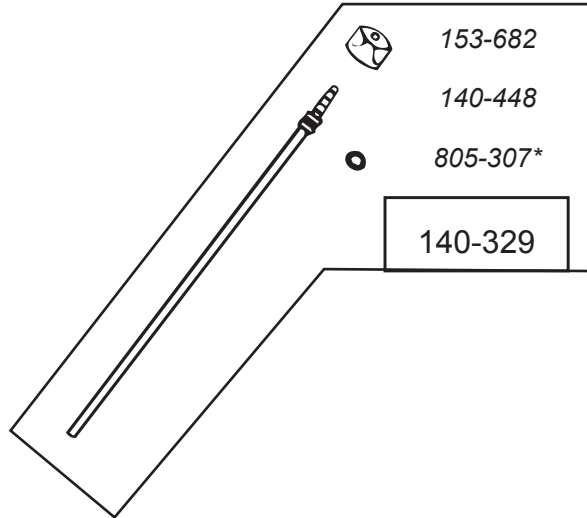

# Maintenance Parts For Hudson Classic™ Plus Polyethylene Compression Sprayers

Models: 21531, 21532, 21533

H.D. Hudson Manufacturing Company  
500 N Michigan Avenue • Chicago, IL 60611  
Ph: 312-644-2830 • Fax: 312-644-7989  
www.hudson.com