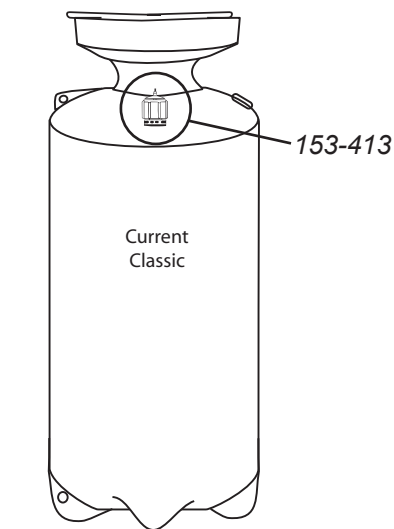

# Maintenance Parts For Hudson Classic™ Plus Polyethylene Compression Sprayers

Models: 21531, 21532, 21533

H.D. Hudson Manufacturing Company  
500 N Michigan Avenue • Chicago, IL 60611  
Ph: 312-644-2830 • Fax: 312-644-7989  
www.hudson.com