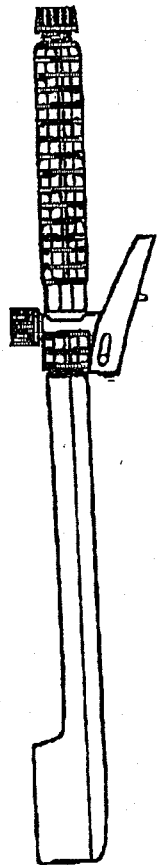

Shut-off with
Shower Head
141-642

Hudson, Ladybug are registered trademarks of M.D. Hudson Manufacturing Company
© 2002 HDH Mfg. All rights reserved

60512

(2752)

Printed in the U.S.A.