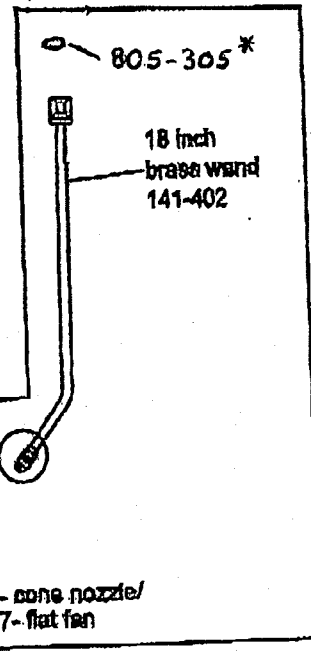

62130
62130E

146-741
Spare hose
assembly w/
tank adaptor
included

Grip not
available as
a replacement
part

The 62133
features
the shower head
type control valve.

149-416
Rot-Valve®

805-307

805-305*

18 inch
brass wand
141-402

805-303

69940 - cone nozzle/
115-417 - flat fan

Shut-off with
Shower Head
141-642

Hudson, Ladybug are registered trademarks of M.D. Hudson Manufacturing Company
© 2002 HDH Mfg. All rights reserved

60512

(2752)