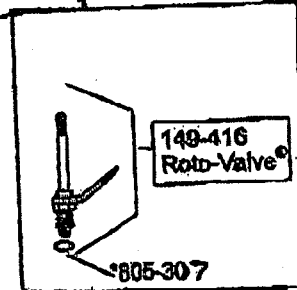

62133

142-179
Green tank
assembly

62130E

142-183
YELLOW TANK
WITH PRV

Wheel
space
602-312

Retainer
801-281

Wheel
152-718

153-385
Supply Tube

62130
62130E

146-741
Spare hose
assembly w/
tank adaptor
included

Grip not
available as
a replacement
part

The 62133
features
the shower head
type control valve.

149-416
Rot-Valve®

805-307

805-305*

18 inch
brass wand
141-402