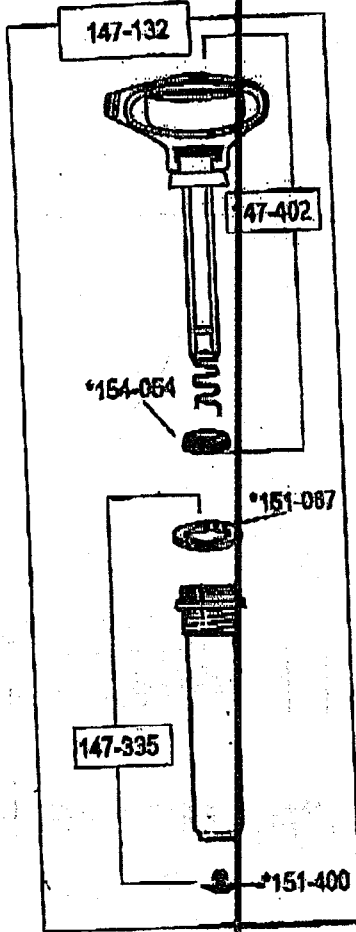

HUDSON

WASH 'N' WATER Water Wagon Model #62133

PORTA-SPRAY

Model #62130
MODEL 62130E

100-130

153-413
62130E
ONLY

62130

142-178
Yellow tank
assembly

62133

142-179
Green tank
assembly

62130E

142-183
YELLOW TANK
WITH PRV

Wheel
space
602-312

Retainer
801-281

Wheel
152-718

153-385
Supply Tube

62130
62130E

146-741
Spare hose
assembly w/
tank adaptor
included

Grip not
available as
a replacement
part

The 62133
features
the shower head
type control valve.

149-416
Rot-Valve®

805-307

805-305*

18 inch
brass wand
141-402